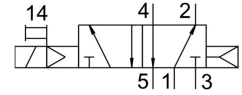

# Air solenoid valve CM-5/2-1/2-FH

Part number: 6223

FESTO

## Data sheet

Feature	Value
Valve function	5/2, monostable
Pneumatic working port	G1/2
Operating pressure	1.5 bar ... 8 bar
Type code	CM
Symbol	00991049
Pneumatic connection 1	G1/2
Pneumatic connection 2	G1/2
Pneumatic connection 3	G1/2
Pneumatic connection 4	G1/2
Pneumatic connection 5	G1/2
Note on materials	Contains paint-wetting impairment substances