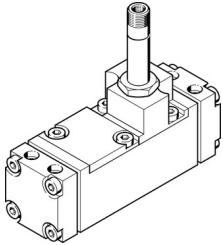

# Air solenoid valve CM-5/2-1/2-FH

Part number: 6223

FESTO

## Data sheet

Feature	Value
Valve function	5/2, monostable
Pneumatic working port	G1/2
Operating pressure	1.5 bar ... 8 bar
Type code	CM
Symbol	00991049
Pneumatic connection 1	G1/2
Pneumatic connection 2	G1/2
Pneumatic connection 3	G1/2
Pneumatic connection 4	G1/2
Pneumatic connection 5	G1/2
Note on materials	Contains paint-wetting impairment substances